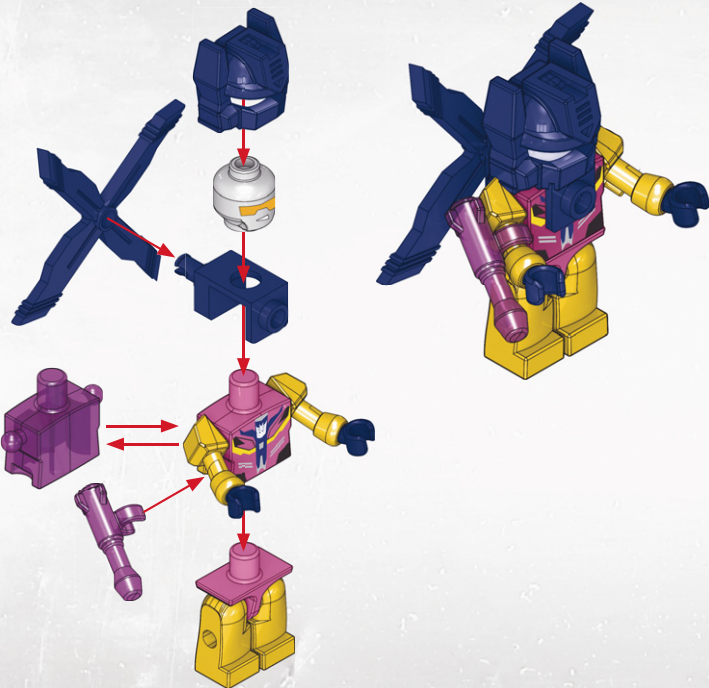

# KRE-O TRANSFORMERS

CREATE IT.

AGES 7-14

36959

ROTOR RAGE™

VORTEX™  
ROBOT BUILD

Product does not convert. Product shown in fantasy situation.

4

5

8

34

3

BUILD  
2 IN 1  
HELICOPTER OR ROBOT

1

x2

2